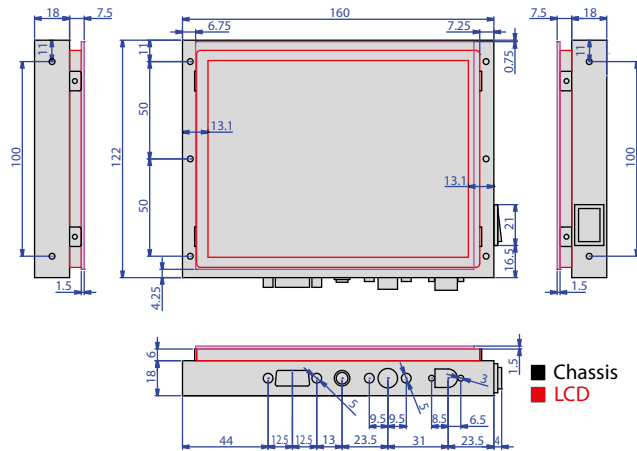

Open Frame Panel PC

VOX-064

6.4" Open Frame Panel PC with Embedded Board

Features

- 6.4" TFT LCD (LG LB064V02)
- VDX-6354 PC/104 CPU Module
- 256MB SDRAM Onboard
- Metal chassis
- AC/DC Power Adapter

Dimensions

Ordering Information

VOX-064 6.4" Thin Frame Panel PC w/VDX-6354 and Power adapter

| Assembly P/N | Description |
|----------------------|--|
| VOX-LG-064 | LG6.4" Metal chassis and accessory cables |
| LCD-LG064-SET | LCD set w/LG6.4" and Backlight Inverter |
| VDX-6354 | Vortex86DX PC/104 CPU Module with 256MB DDR2 |
| LCD-CABLE-LG6.4-15CM | LCD CABLE for VSX/VDX Series |
| POWER-15W-US (EU) | 15W Power Adapter |