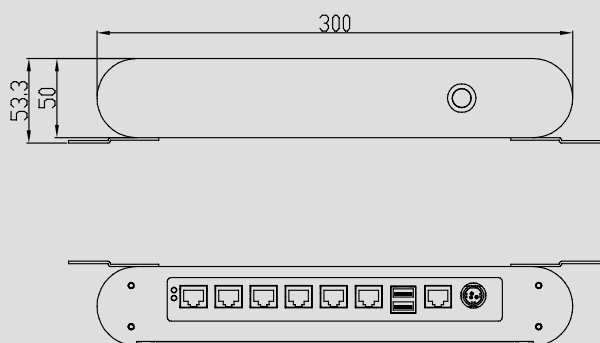

Specifications

System		
Motherboard Support		FWMB-7870
Display	Display Interface	1x VGA(2x5 Header)
	Chip	Intel Pineview-M Integrate GMA950
	Graphic memory	Dynamic share 512MB system memory
Storage	SSD	Built-in 1x 50Pin CF slot
	HDD	1x 2.5" SATA HDD tray
System I/O	PS/2 Port	--
	Serial Port	1x COM(RJ45)
	USB Port	2x USB2.0
	Parallel Port	1x LPT(Build-in)
	Mini PCI-E	2x Mini PCI-E
Chipset		Based Intel Pineview-M (/D) processor + ICH8M
System memory		System switches and DC power connector
Ethernet	Specification	Intel 82574 chip for Gigabit Ethernet
	Interface	6x RJ45
System Control		Power On/Off
LED Indicator		1x power LED, 1x Hard disk LED
Power Supply		Power Supply Adaptor
System Cooling		Fanless
OS Support		Win 98/2000/XP/Unix 5.0.5, Linux, FreeBSD etc.
Mechanical & Environmental		
Operating Temperature		32°F ~ 140°F (0°C ~ 60°C)
Storage Temperature		-40°F ~ 176°F (-40°C ~ 80°C)
Relative Humidity		5% ~ 95%, 40°C, no condensing
Vibration		0.5g rms/5~500Hz/random operation
EMC		CE/FCC Class B
Dimensions		300mm×194mm×50mm (W×D×H)
Carton Size		
Net Weight		2.4±0.2Kg
Gross Weight		
Construction		Heavy duty steel
Mounting		Wall Mount Support
Color		Black

Optional Accessories

BIS-7870 Low Power Consumption Network Security Computer with six Gigabit Ethernet

Front View

- 1、 Power Button
- 2、 DC Power Port
- 3、 COM(RJ45)
- 4、 2x USB2.0
- 5、 6x Gigabit Ethernet
- 6、 HDD LED
- 7、 Power LED

Rear View

Dimensions

Front View:

Rear View:

Top view: